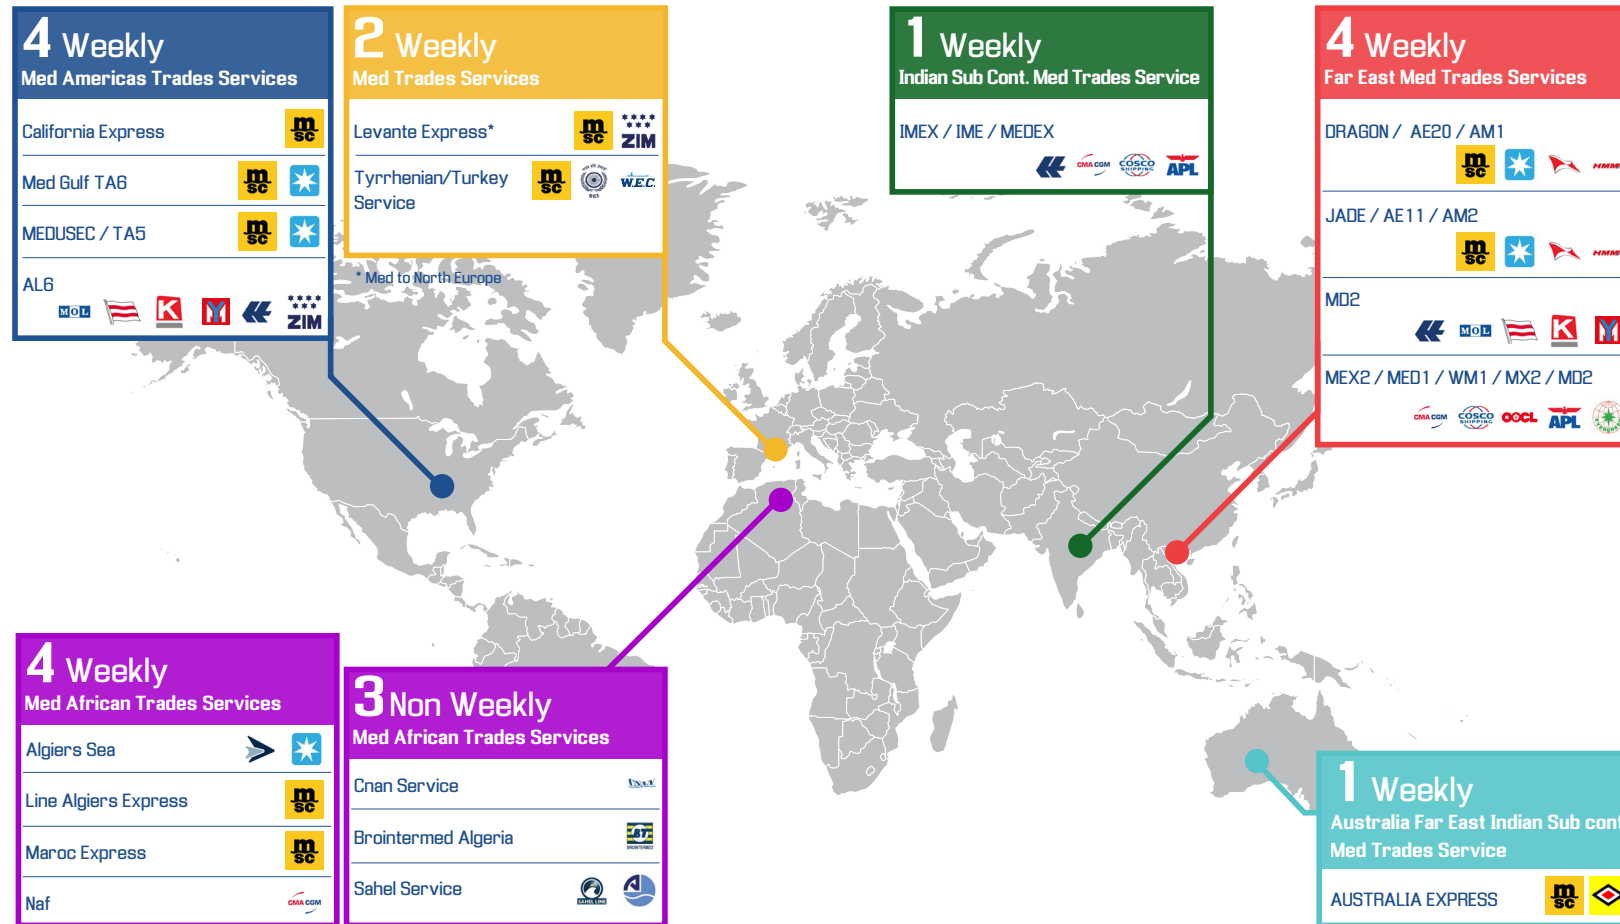

Contship La Spezia – Maritime Connectivity

LSCT is Italy's **LEADING CONTAINER TERMINAL** in terms of technology, efficiency, overall service quality in the supply chain and **INNOVATION**. Its geographical location, powerful **INTERMODAL CONNECTIONS** and management know-how provide ideal and environmentally friendly supply chain solutions. La Spezia: **ONE RELIABLE SYSTEM, your NATURAL OPTION.**